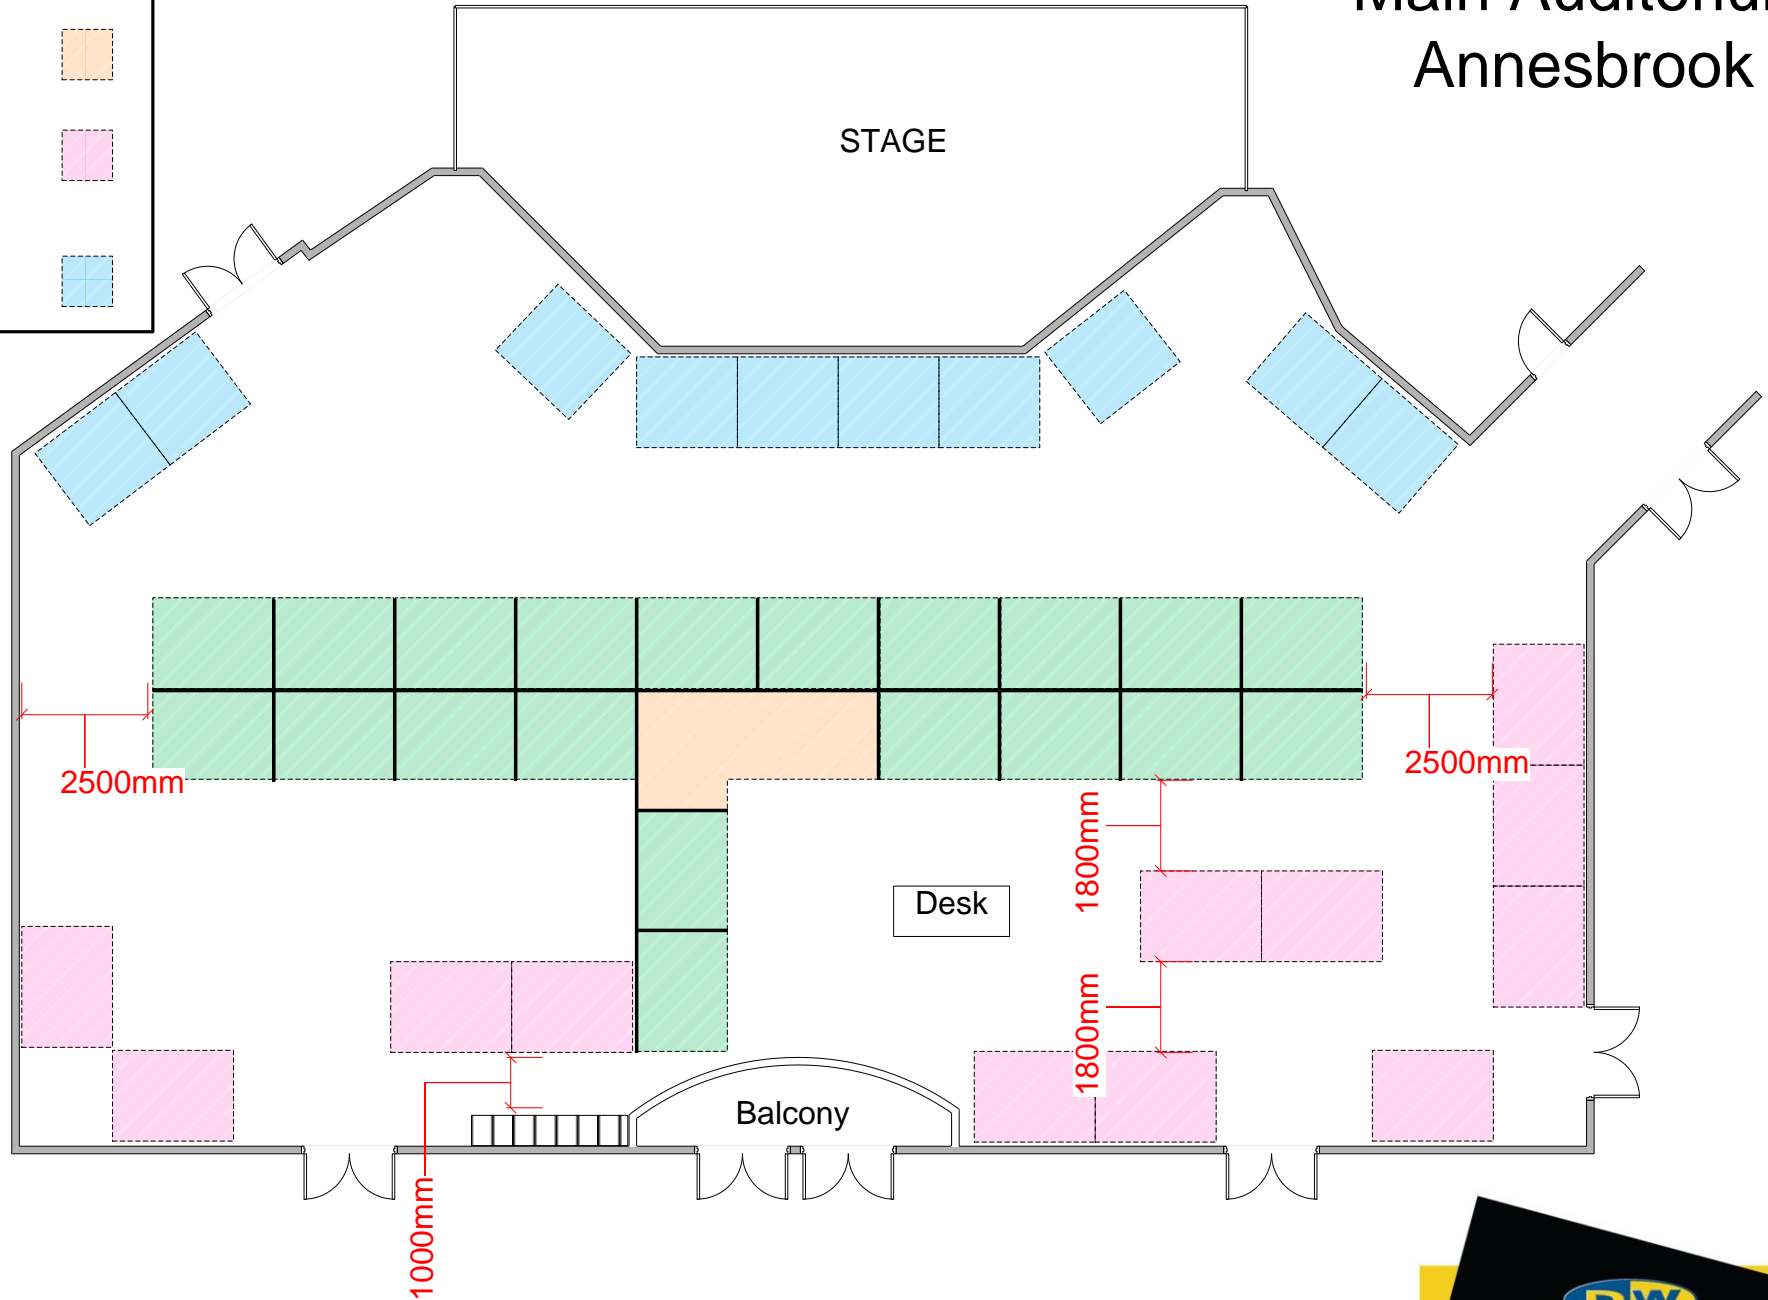

20 Booths  
@ 2.4m W x 1.8m D

1 Booth  
@ 4.8m W x 2.4m D

12 Floor Spaces  
@ 2.4m W x 1.8m D

10 Floor Spaces  
@ 2m W x 1.8m D

# Main Auditorium Annesbrook

**NELSON  
VENUES**

**DISPLAYWAYS**